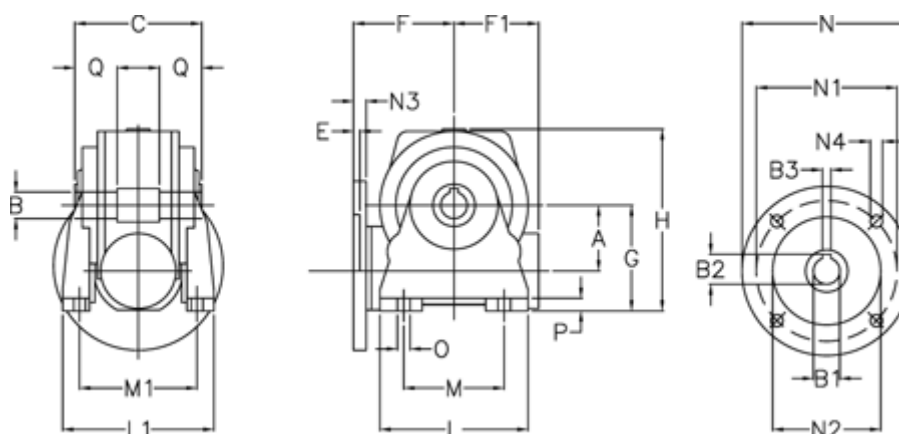

Data Sheet

Article number: 3902049018133
Description: Worm gear
VF 49-N-18-80B14

Measures

A = 49.5	F1 = 63	N1 = 100
B = 25 H7	G = 82	N2 = 80
B1 E7 = 19	H = 138	N3 = 10
B2 = 21.8	L = 110	N4 = 7
B3 H9 = 6	L1 = 124	O = 8.5
C = 82	M = 63	P = 12
E = 3	M1 = 98.5	Q = 22.5
F = 70	N = 120	